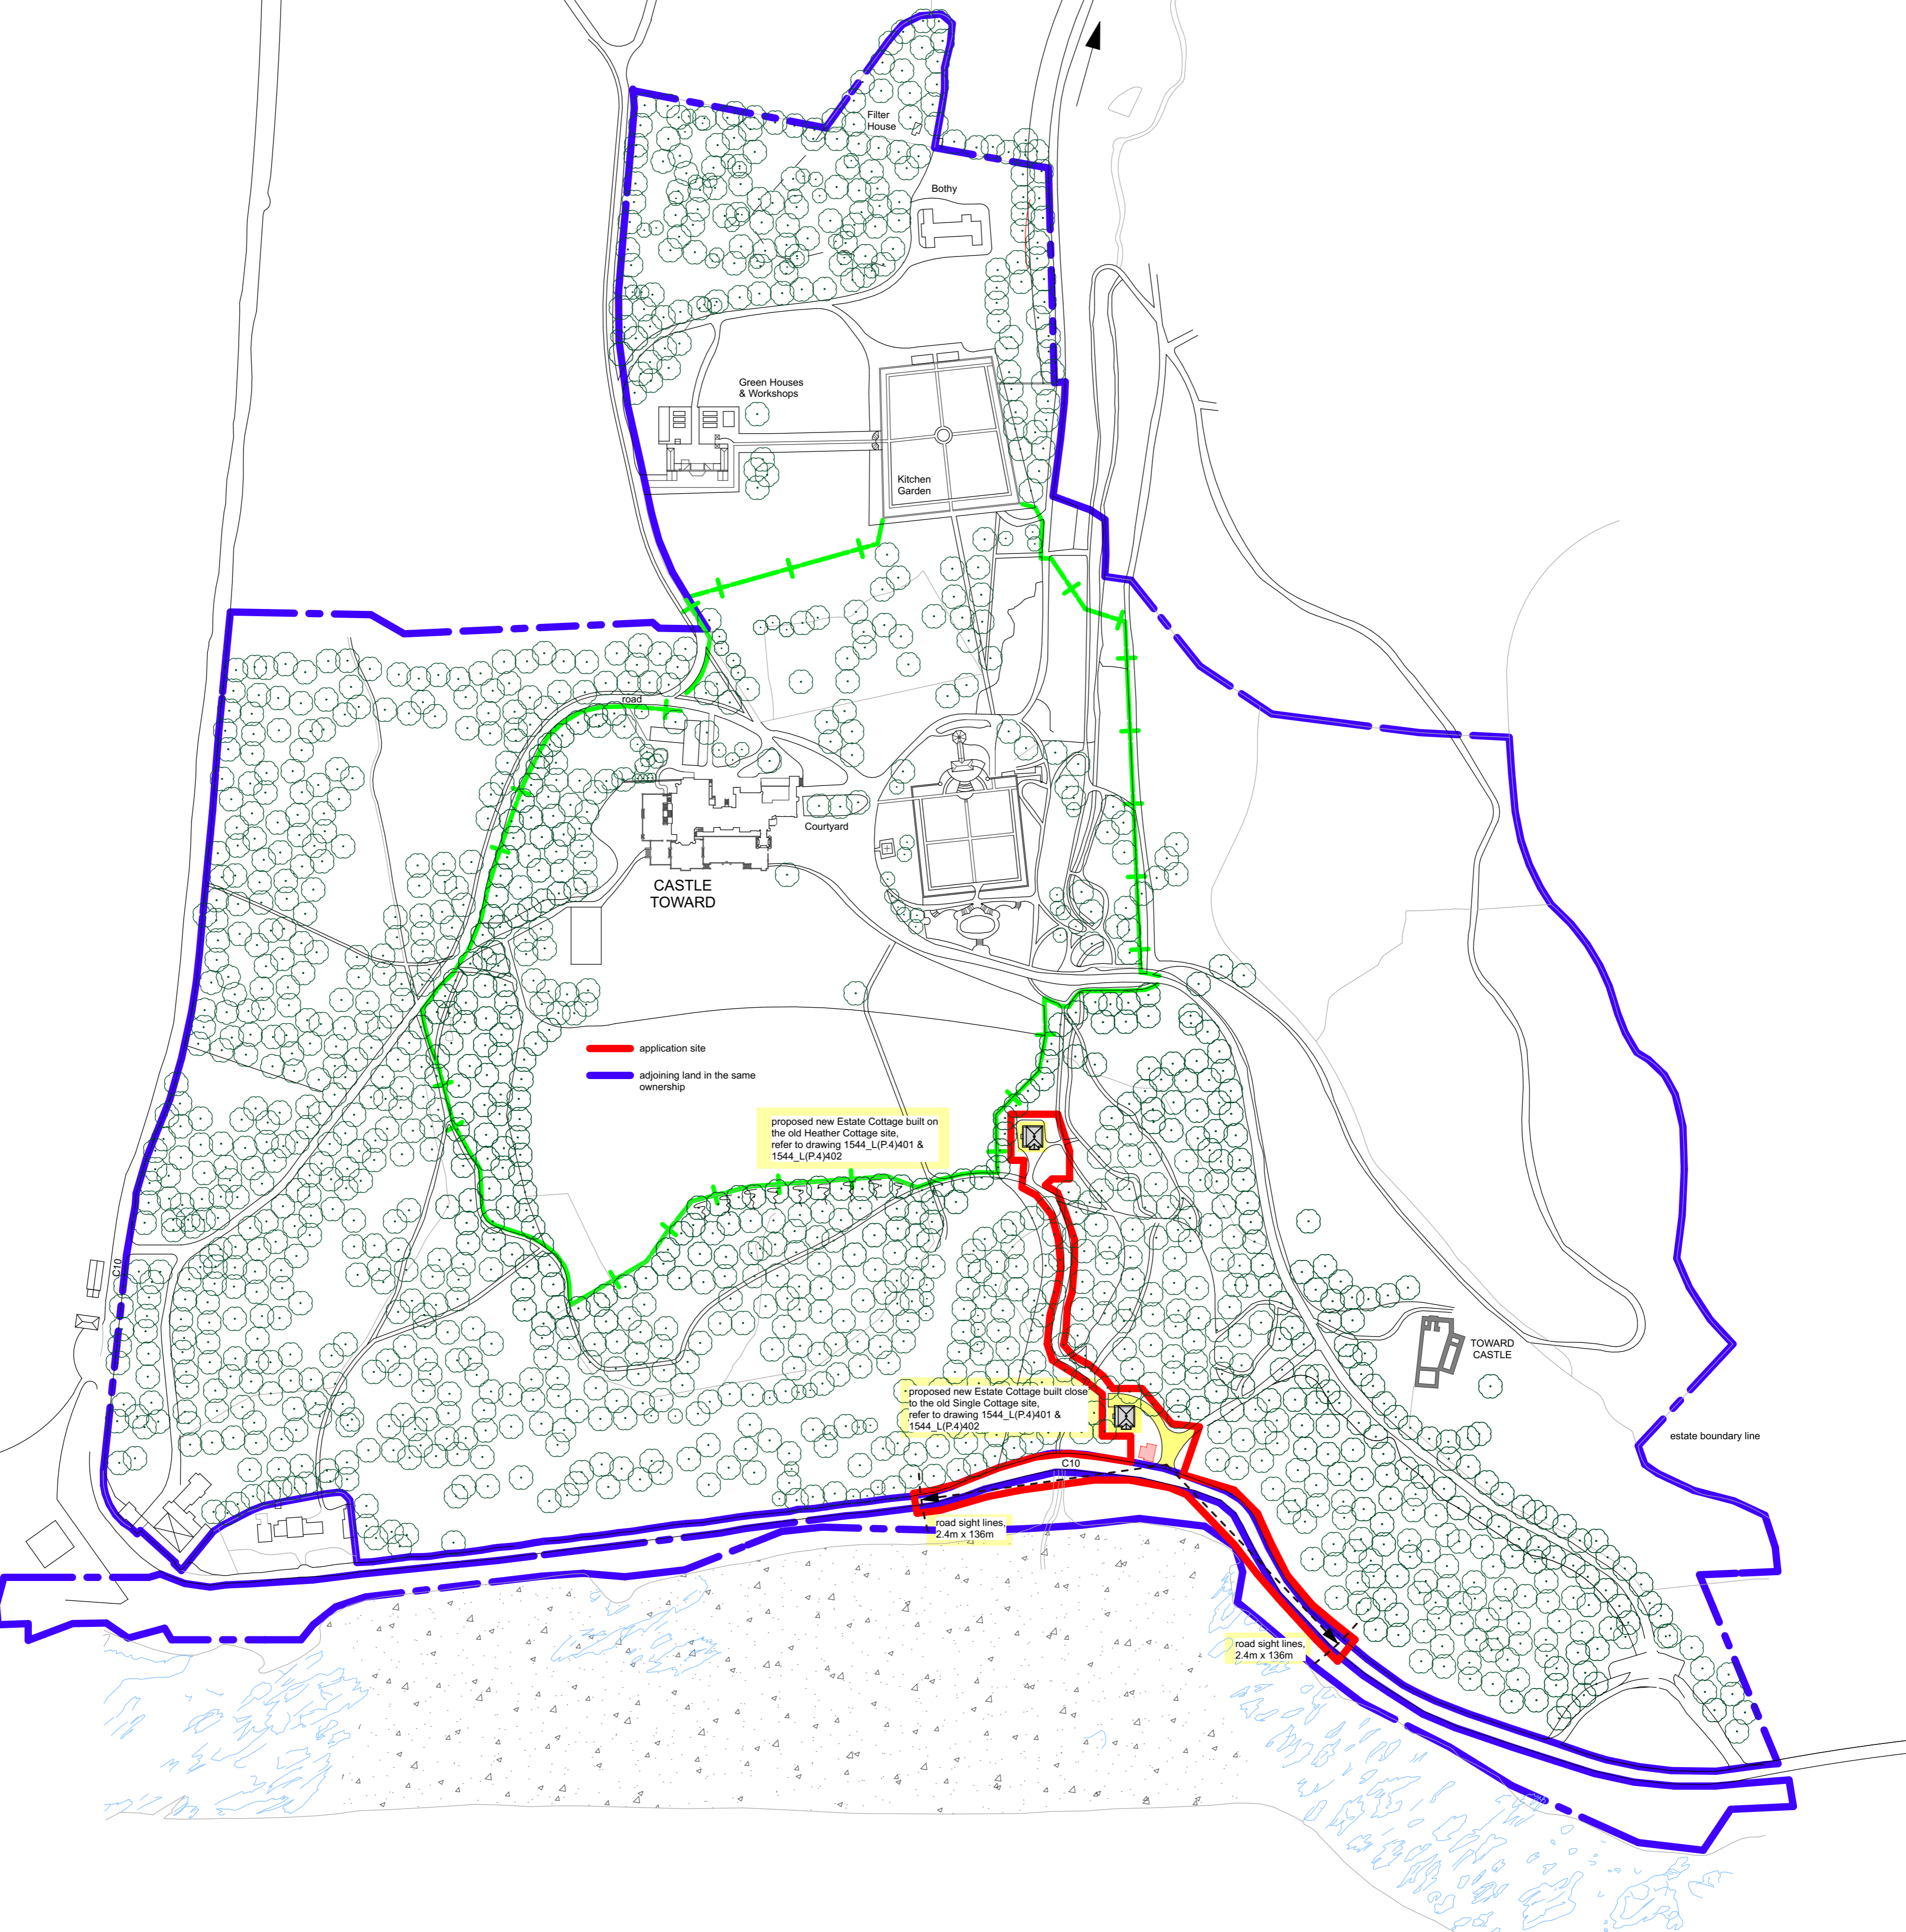

Job Title:  
**1544: CASTLE TOWARD**

Drawing Title:  
 Proposed Cottages to Replace the Lost Single Lodge and Heather Cottage

Drawing Status:  
**PLANNING SUBMISSION**

Drawing Number:  
**1544\_L(P.4)400**

Scale: 1:2000 @ A1 Date: January 2017 Drawn: GP

SITE LOCATION PLAN  
 SCALE 1:10000

SITE LAYOUT: PROPOSED ESTATE COTTAGES TO REPLACE THE LOST SINGLE LODGE AND HEATHER COTTAGE  
 SCALE 1:2000