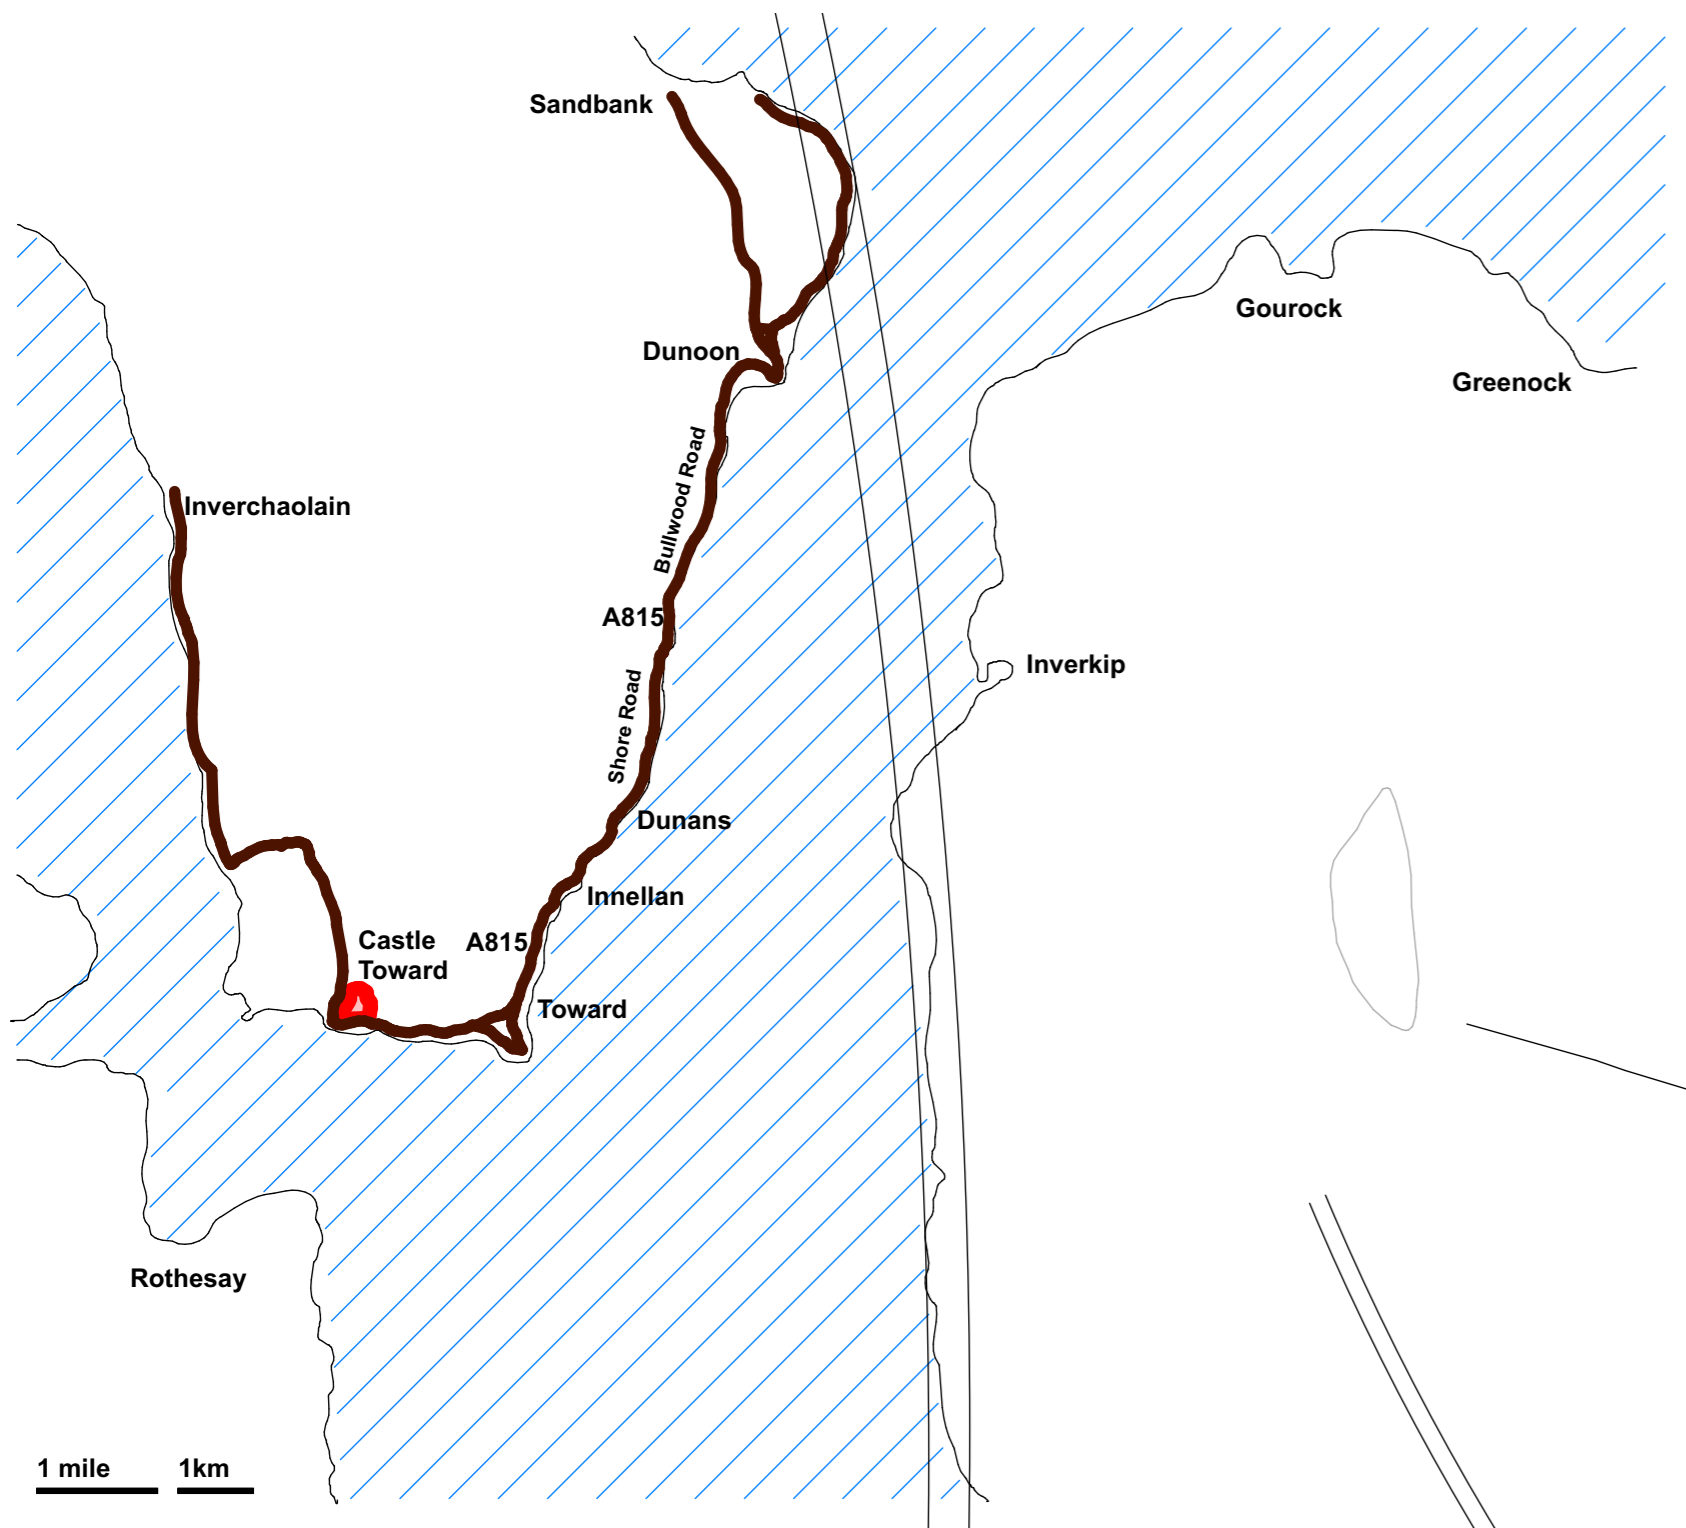

Job Title:  
**1544: CASTLE TOWARD**

Drawing Title:  
 Proposed Cottages to Replace the Lost Single Lodge and Heather Cottage

Drawing Status:  
**PLANNING SUBMISSION**

Drawing Number:  
**1544\_L(P.4)400**

Scale: 1:2000 @ A1 Date: January 2017 Drawn: GP

SITE LOCATION PLAN  
 SCALE 1:10000

SITE LAYOUT: PROPOSED ESTATE COTTAGES TO REPLACE THE LOST SINGLE LODGE AND HEATHER COTTAGE  
 SCALE 1:2000